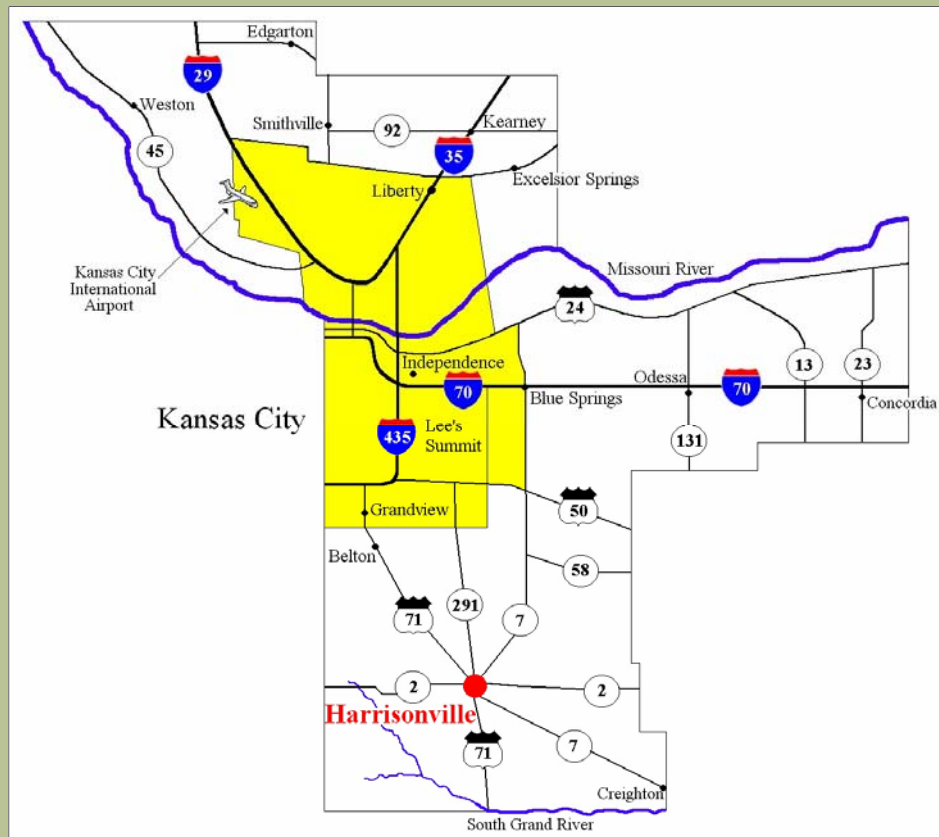

MAPS OF REGION

Harrisonville's central location allows for the easy movement of goods to and from the region via air, land, and water transport.

City of Harrisonville
Community Development
300 E. Pearl Street, P.O. Box 367
Harrisonville, MO 64701
Phone: 816-380-8912 Fax: 816-380-8910
E-mail: developdir@ci.harrisonville.mo.us
Home Page: ci.harrisonville.mo.us